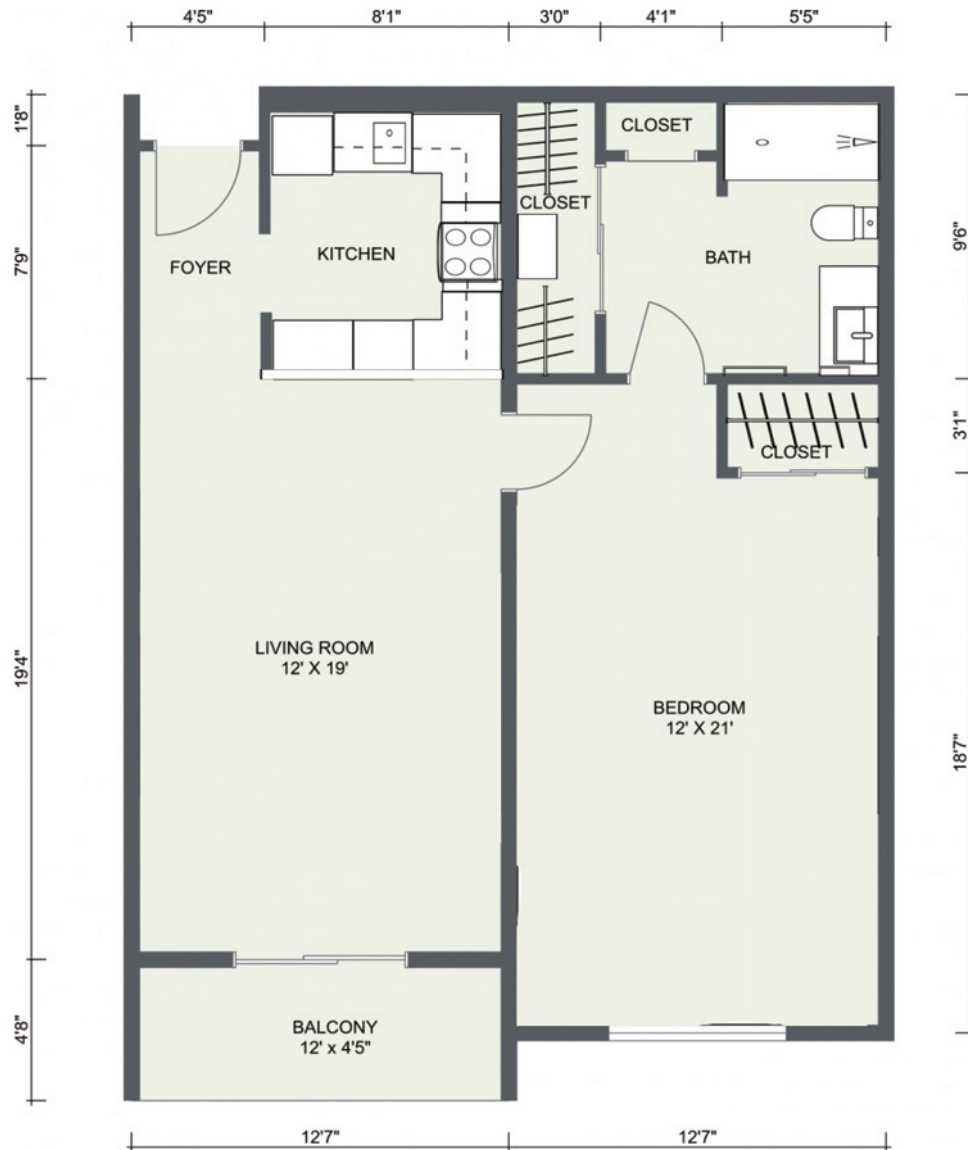

## The Homestead | 1 Bedroom, 1 Bath

• With Balcony • ADA • 720-750 sq. ft.

©The Village | Note: Dimensions, areas, layouts, and details are approximate and should be considered illustrative only.

**The Village • (951) 492-2900**